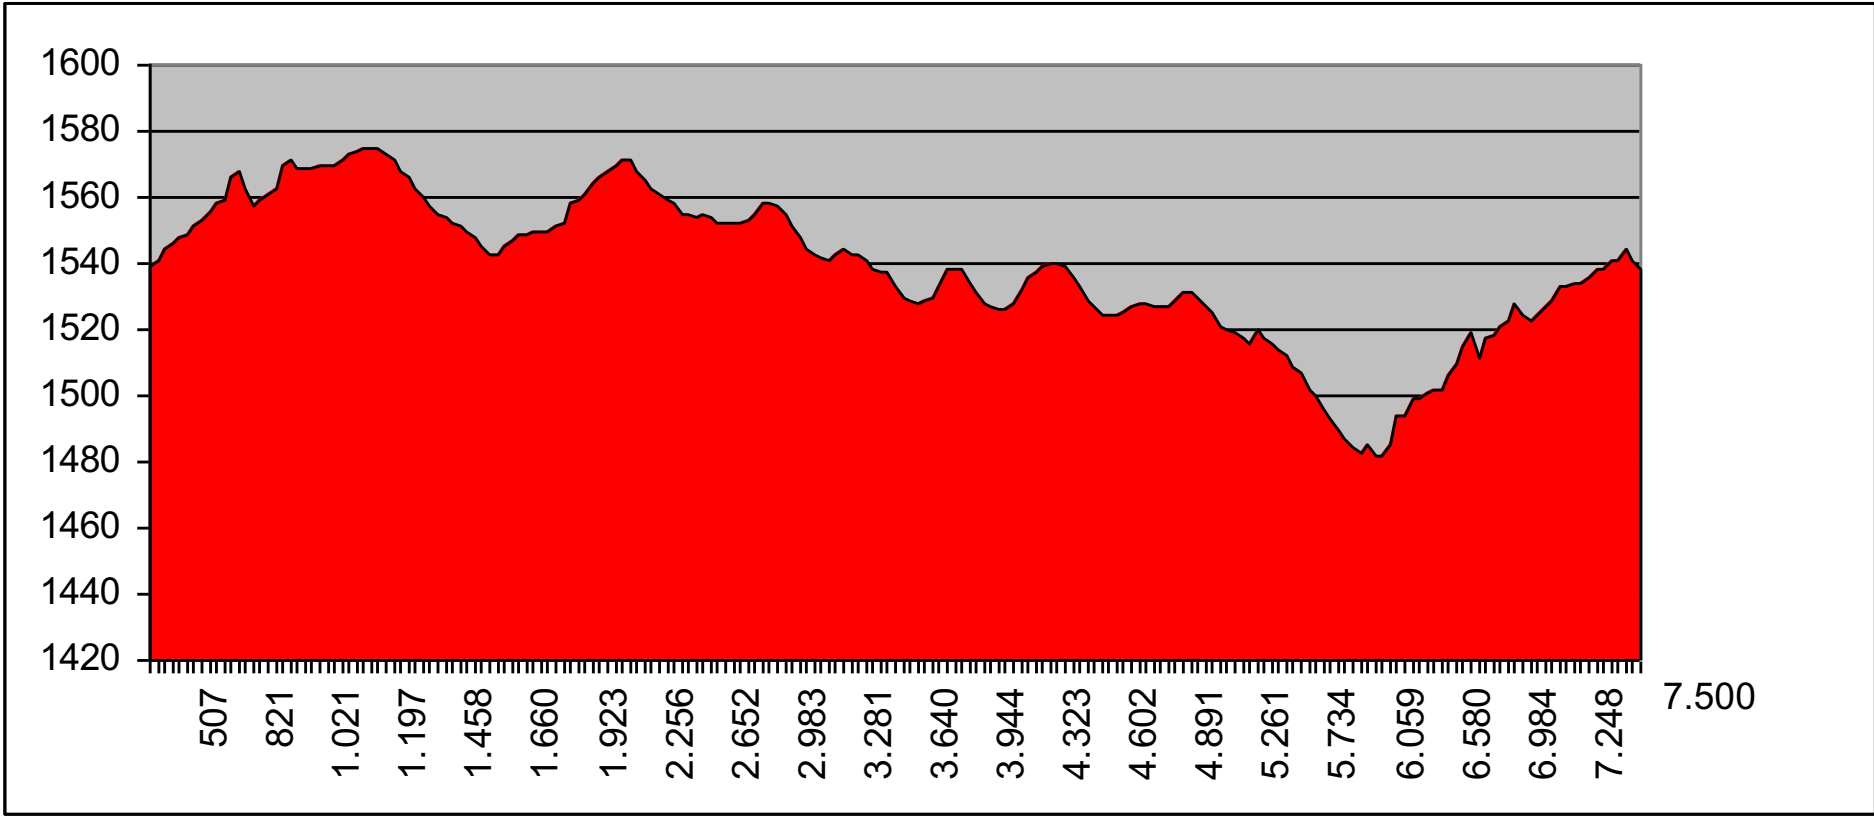

COGNE

WORLD MASTER
CROSS COUNTRY SKI
5-14 MARCH AOSTAVALLEY
2020 ITALY

Km 7,5

Regione Autonoma Valle d'Aosta 1:5,000

PROFILE 7,5 Km

COGNE

WORLD MASTER
CROSS COUNTRY SKI
5-14 MARCH AOSTAVALLEY
2020 ITALY

Km 5 LOW

Regione Autonoma Valle d'Aosta 1:5,000

PROFILE 5 Km LOW

COGNE

WORLD MASTER
CROSS COUNTRY SKI
5-14 MARCH AOSTAVALLEY
2020 ITALY

Km 10,0

PROFILE 10 Km

COGNE

WORLD MASTER
CROSS COUNTRY SKI
5-14 MARCH AOSTAVALLEY
2020 ITALY

Km 5,0 HIGH

Regione Autonoma Valle d'Aosta 1:5,000

PROFILE 5 Km HIGH