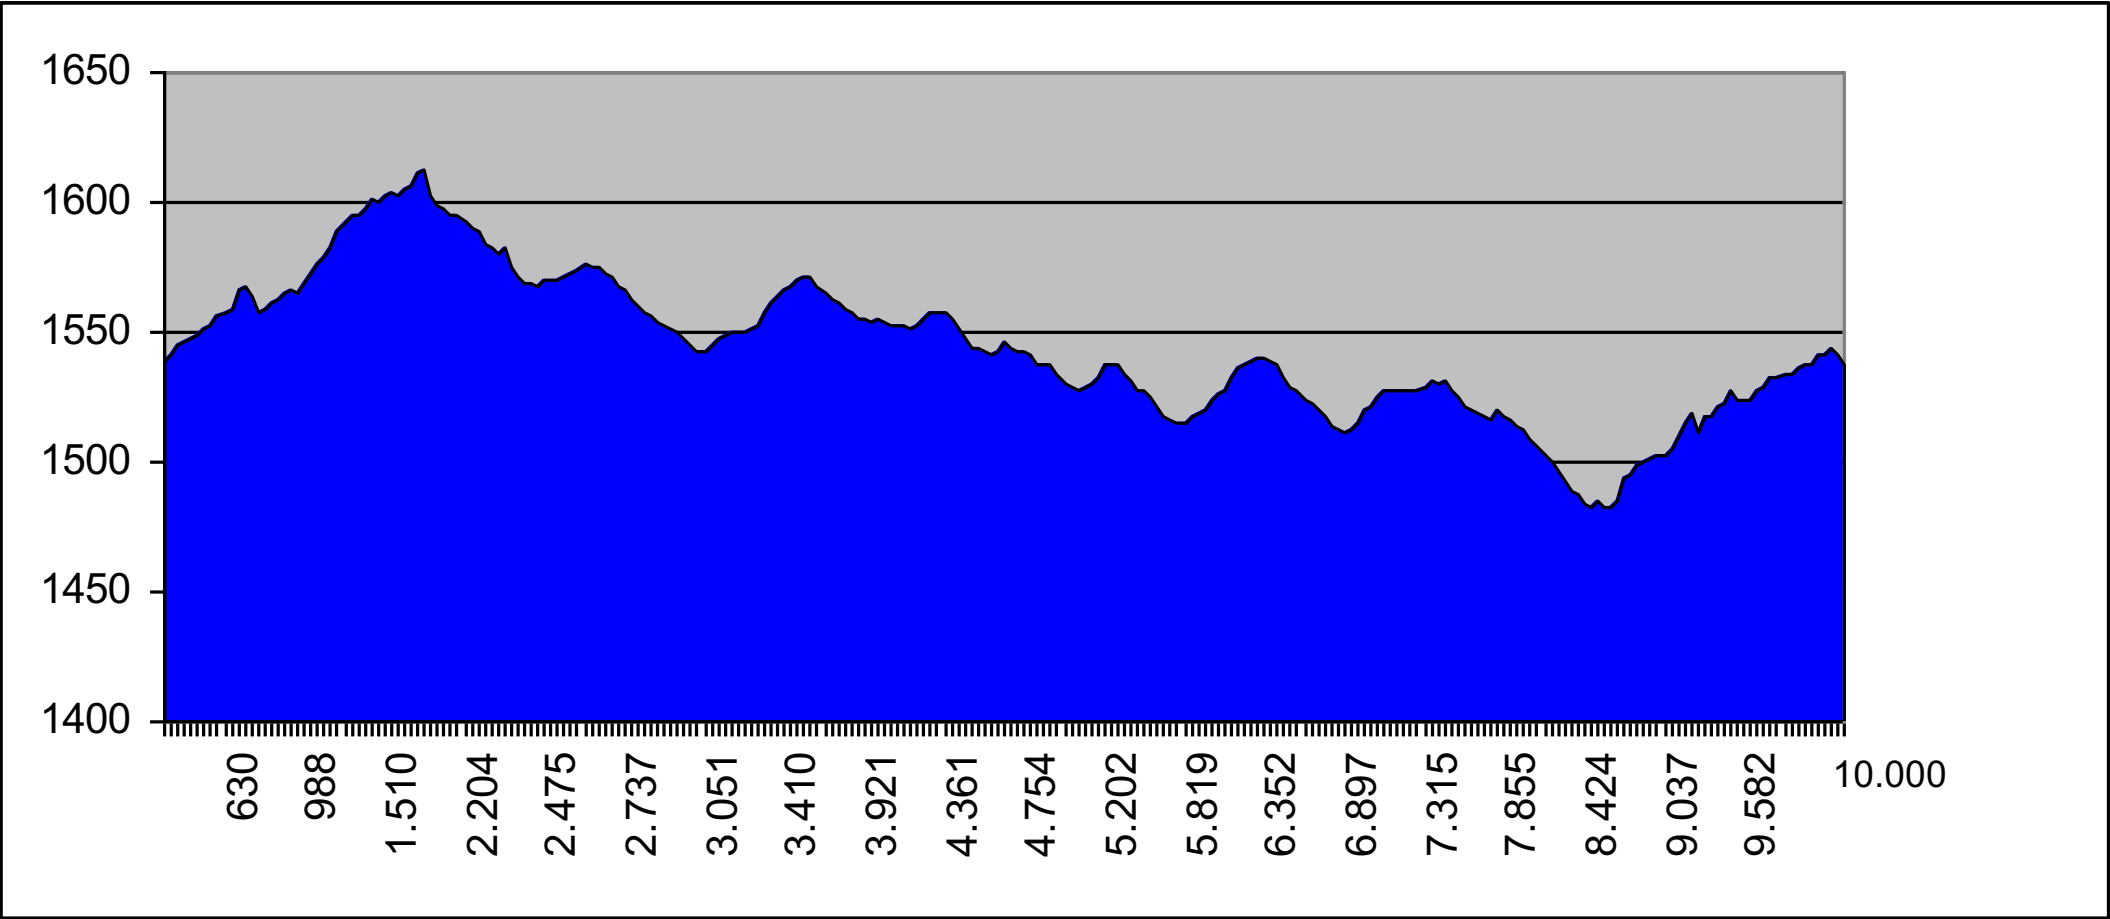

COGNE

WORLD MASTER
CROSS COUNTRY SKI
5-14 MARCH AOSTAVALLEY
2020 ITALY

Km 7,5

Regione Autonoma Valle d'Aosta 1:5,000

PROFILE 7,5 Km

COGNE

WORLD MASTER
CROSS COUNTRY SKI
5-14 MARCH AOSTAVALLEY
2020 ITALY

Km 5 LOW

Regione Autonoma Valle d'Aosta 1:5,000

PROFILE 5 Km LOW

COGNE

WORLD MASTER
CROSS COUNTRY SKI
5-14 MARCH AOSTAVALLEY
2020 ITALY

Km 10,0

PROFILE 10 Km

COGNE

WORLD MASTER
CROSS COUNTRY SKI
5-14 MARCH AOSTAVALLEY
2020 ITALY

Km 5,0 HIGH

Regione Autonoma Valle d'Aosta 1:5,000

PROFILE 5 Km HIGH