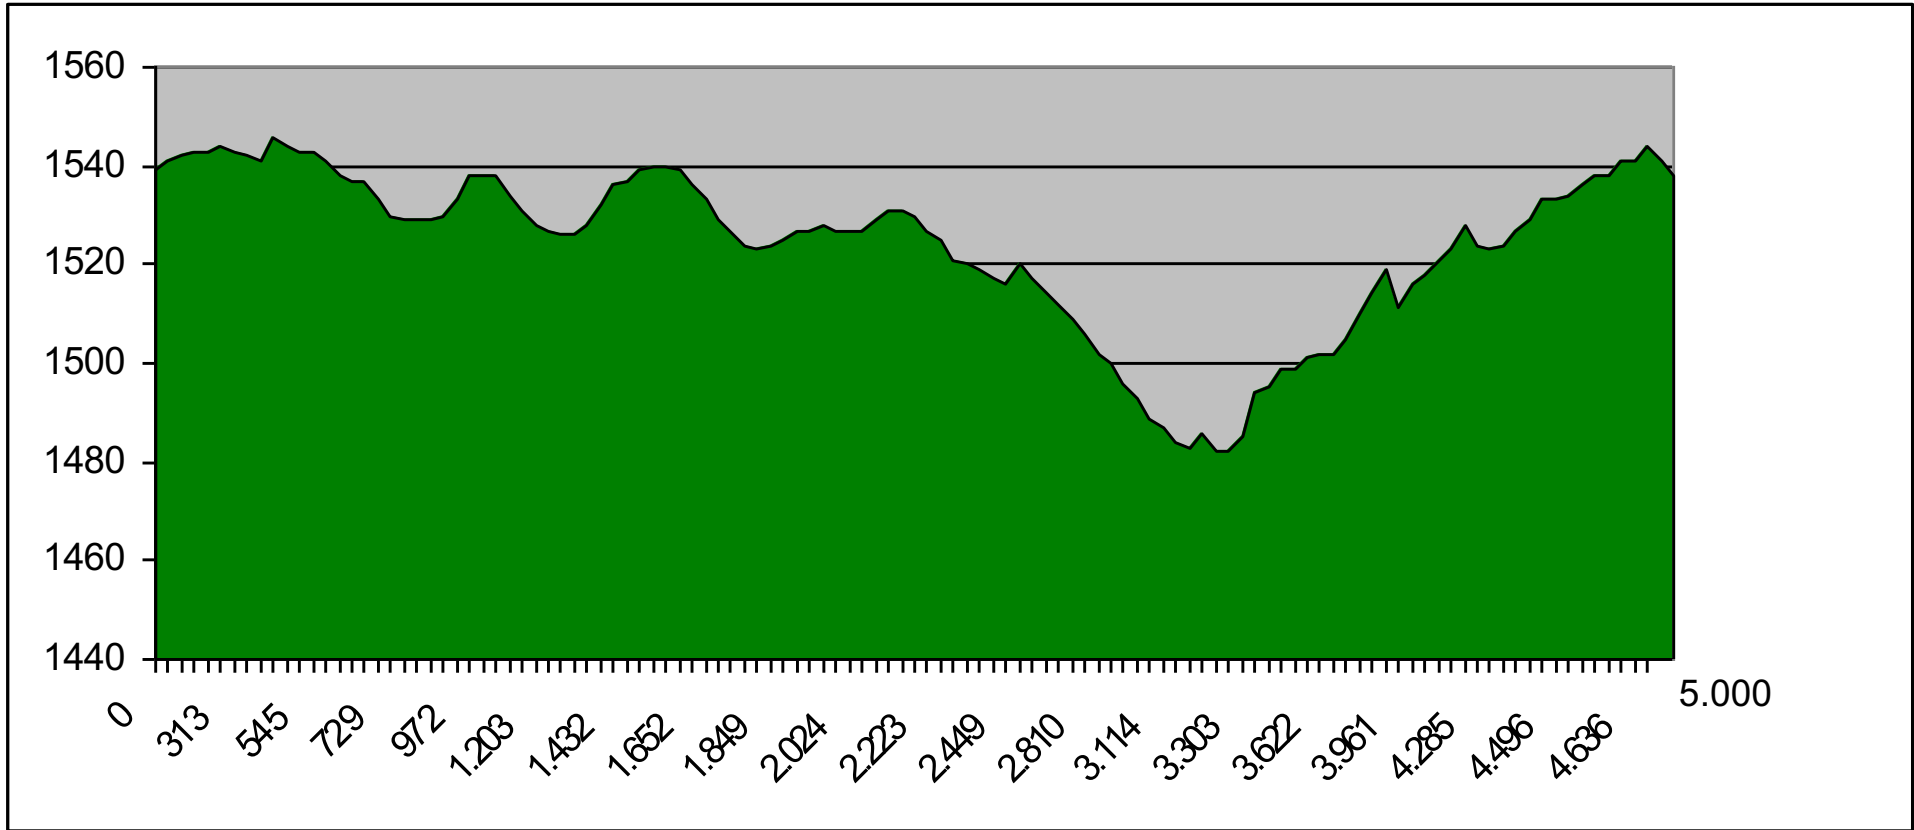

COGNE

WORLD MASTER
CROSS COUNTRY SKI
5-14 MARCH AOSTAVALLEY
2020 ITALY

Km 7,5

Regione Autonoma Valle d'Aosta 1:5,000

PROFILE 7,5 Km

COGNE

WORLD MASTER
CROSS COUNTRY SKI
5-14 MARCH AOSTAVALLEY
2020 ITALY

Km 5 LOW

Regione Autonoma Valle d'Aosta 1:5,000

PROFILE 5 Km LOW

COGNE

WORLD MASTER
CROSS COUNTRY SKI
5-14 MARCH AOSTAVALLEY
2020 ITALY

Km 10,0

PROFILE 10 Km

COGNE

WORLD MASTER
CROSS COUNTRY SKI
5-14 MARCH AOSTAVALLEY
2020 ITALY

Km 5,0 HIGH

Regione Autonoma Valle d'Aosta 1:5,000

PROFILE 5 Km HIGH